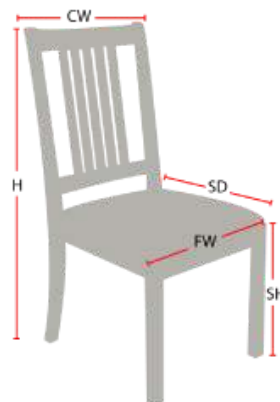

BOISE CHAIR

978-827-3103 • sales@eustischair.com • EustisChair.com

BOISE CHAIR

The Boise Chair is a contemporary hardwood chair by Eustis Chair with a simple design. The Boise incorporates some of the design features of our Jenkins and Westlake chairs and looks great in any contemporary space.

The wide, singular back splat pairs perfectly with modern tastes and comfort.

Stacking Option: No
Hardwood Species: Beech, Ash, Cherry, Red Oak, Maple, White Oak
Arms: With or without
Seat: Wooden or Upholstered (C.O.M. 1/2 yard per chair)
Warranty: 20 years
Construction: Eustis Joint
Available Chair Widths: Standard Width, Wide, or Narrow (10-60)

Chair Dimensions

Height (H):	34"
Chair Width (CW):	17.5"
Seat Depth (SD):	17"
Sitting Height (SH):	18"
Front Width (FW):	19"

978-827-3103 • sales@eustischair.com • EustisChair.com