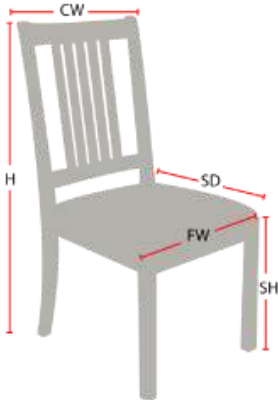

BURTON JUDSON STACKING CHAIR

978-827-3103 • sales@eustischair.com • EustisChair.com

BURTON JUDSON STACKING CHAIR

The Burton Judson Chair, by Eustis Chair, is a hardwood stacking Gothic-styled chair. It offers distinctive features. The Burton Judson is an elegant, yet traditional chair that is perfect for any educational institution.

Stacking Option: Yes, up to 10 chairs high
Hardwood Species: Beech, Ash, Cherry, Red Oak, Maple, White Oak
Arms: With or without
Seat: Wooden or Upholstered (C.O.M. 1/2 yards per chair)
Warranty: 20 years
Construction: Eustis Joint
Available Chair Widths: Standard Width, Wide, or Narrow (10-60)

Chair Dimensions

Height (H):	39"
Chair Width (CW):	17.5"
Seat Depth (SD):	17.5"
Sitting Height (SH):	18"
Front Width (FW):	17.5"

978-827-3103 • sales@eustischair.com • EustisChair.com