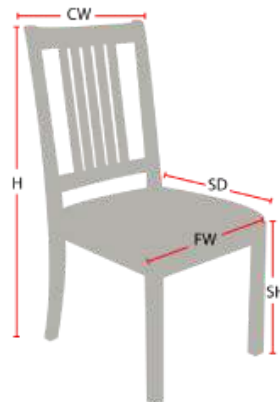

The Captain Chair 2 is perfect for nearly any use ranging from study and reading chair to classic dining or boardroom settings.

**Stacking Option:** No  
**Hardwood Species:** Ash, Cherry, Red Oak, Maple, White Oak  
**Arms:** With  
**Seat:** Wooden  
**Warranty:** 20 years  
**Construction:** Eustis Joint  
**Available Chair Widths:** Standard Width

### Chair Dimensions

Height (H):	34"
Chair Width (CW):	24"
Seat Depth (SD):	18"
Sitting Height (SH):	17"
Front Width (FW):	24"

978-827-3103 • sales@eustischair.com • EustisChair.com