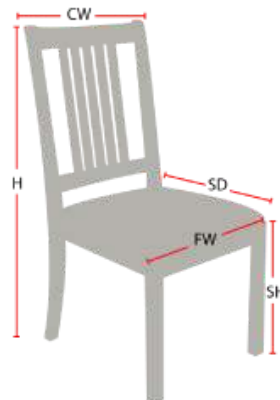

CASCADE CHAIR

978-827-3103 • sales@eustischair.com • EustisChair.com

CASCADE CHAIR

The Cascade Chair, by Eustis Chair, is one of the most contemporary chair designs in our line. The aesthetic of this chair is complete with round slab front and back posts. The Cascade has an elongated seat depth for added comfort. This chair fits in seamlessly in any library or classroom setting.

Stacking Option: No
Hardwood Species: Beech, Ash, Cherry, Red Oak, Maple, White Oak
Arms: With or without
Seat: Wooden
Warranty: 20 years
Construction: Eustis Joint
Available Chair Widths: Standard Width, Wide, or Narrow (10-60)

Chair Dimensions

Height (H):	32"
Chair Width (CW):	19"
Seat Depth (SD):	17"
Sitting Height (SH):	17"
Front Width (FW):	19"

978-827-3103 • sales@eustischair.com • EustisChair.com