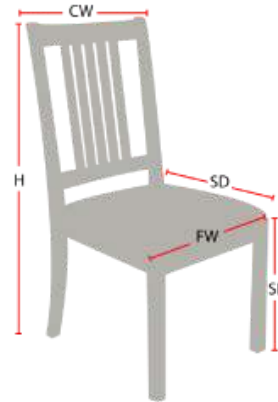

KENNEDY CLUB

Stacking Option: No
Hardwood Species: Beech, Ash, Cherry,
Red Oak, Maple, White Oak
Arms: With
Seat Type: Upholstered
Warranty: 20 years
Construction: Eustis Joint

Chair Dimensions

Height (H):	32"
Chair Width (CW):	24"
Seat Depth (SD):	17.5"
Sitting Height (SH):	17.5"
Front Width (FW):	22"