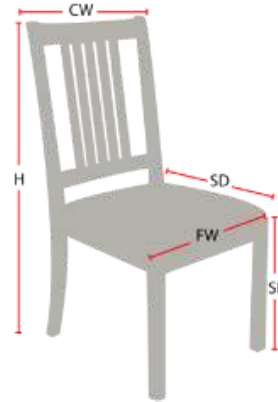

## Chair Dimensions

Height (H):	33"
Chair Width (CW):	19"
Seat Depth (SD):	18"
Sitting Height (SH):	17.5"
Front Width (FW):	19"

978-827-3103 • sales@eustischair.com • EustisChair.com