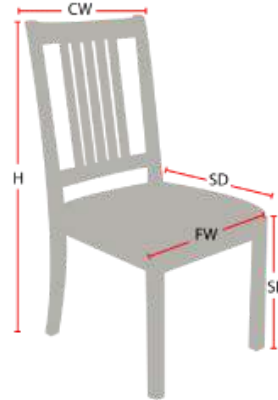

# PARK CITY

Stacking Option: Yes

Hardwood Species: Beech, Ash, Cherry, Red Oak, Maple, White Oak

Arms: With or without

Seat Type: Wooden or Upholstered

Warranty: 20 years

Construction: Eustis Joint

## Chair Dimensions

Height (H):	38"
Chair Width (CW):	21"
Seat Depth (SD):	18.5"
Sitting Height (SH):	18"
Front Width (FW):	21"

978-827-3103 • [sales@eustischair.com](mailto:sales@eustischair.com) • [EustisChair.com](http://EustisChair.com)