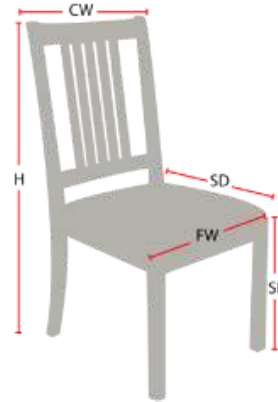

# PEMBROKE HILL

Stacking Option: No  
Hardwood Species: Beech, Ash, Cherry,  
Red Oak, Maple, White Oak  
Arms: With or without  
Seat Type: Upholstered  
Warranty: 20 years  
Construction: Eustis Joint

## Chair Dimensions

Height (H):	34"
Chair Width (CW):	19"
Seat Depth (SD):	18"
Sitting Height (SH):	18"
Front Width (FW):	19"

978-827-3103 • [sales@eustischair.com](mailto:sales@eustischair.com) • [EustisChair.com](http://EustisChair.com)