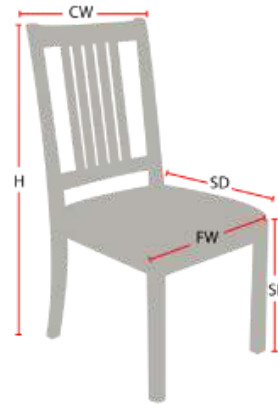

QUEEN ANNE

Stacking Option: Yes

Hardwood Species: Beech, Ash, Cherry, Red Oak, Maple, White Oak

Arms: With or without

Seat Type: Wooden or Upholstered

Warranty: 20 years

Construction: Eustis Joint

Chair Dimensions

Height (H):	39"
Chair Width (CW):	20"
Seat Depth (SD):	17.5"
Sitting Height (SH):	17.5"
Front Width (FW):	20"

978-827-3103 • sales@eustischair.com • EustisChair.com