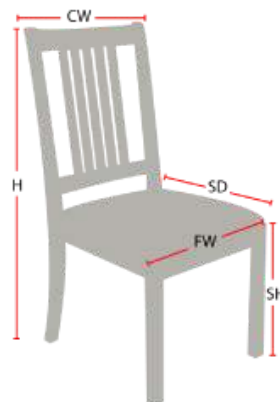

SIMMONS CHAIR

978-827-3103 • sales@eustischair.com • EustisChair.com

SIMMONS CHAIR

Stacking Option: No
Hardwood Species: Beech, Ash, Cherry, Red Oak, Maple, White Oak
Arms: With or without
Seat: Wooden or Upholstered (C.O.M. 1/2 yard per chair)
Warranty: 20 years
Construction: Eustis Joint
Available Chair Widths: Standard Width, Wide, or Narrow (10-60)

The Simmons chair is as comfortable as it is distinctive. Complete with our Eustis Joint®, the Simmons is extremely durable and perfect for any banquet or educational institution. Our Simmons chair is so popular that we also created a Simmons barstool.

Chair Dimensions

Height (H):	40"
Chair Width (CW):	19"
Seat Depth (SD):	18"
Sitting Height (SH):	18"
Front Width (FW):	18"

978-827-3103 • sales@eustischair.com • EustisChair.com