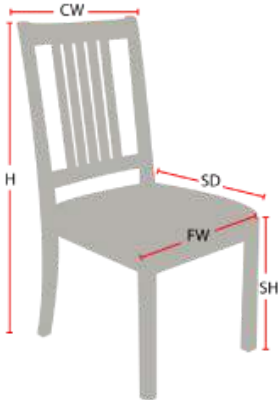

SKIDMORE CHAIR

978-827-3103 • sales@eustischair.com • EustisChair.com

SKIDMORE CHAIR

Stacking Option: No
Hardwood Species: Beech, Ash, Cherry, Red Oak, Maple, White Oak
Arms: With or without
Seat: Wooden or Upholstered (C.O.M. 1/2 yard per chair)
Warranty: 20 years
Construction: Eustis Joint
Available Chair Widths: Standard Width, Wide, or Narrow (10-60)

The Skidmore by Eustis Chair has the same eased seating angle and great looks of the Elting Room Chair. We've upgraded the design by adding an upholstered back for increased comfort in the Skidmore. The Skidmore, like all our chairs, is made to order in our sustainable factory in the USA.

Chair Dimensions

Height (H):	39"
Chair Width (CW):	24"
Seat Depth (SD):	18"
Sitting Height (SH):	18"
Front Width (FW):	19"

978-827-3103 • sales@eustischair.com • EustisChair.com