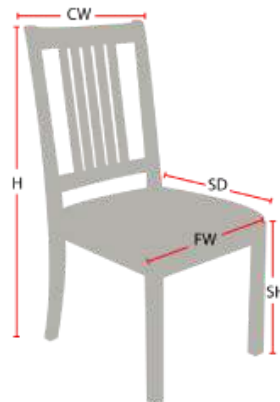

SKILLMAN CHAIR

978-827-3103 • sales@eustischair.com • EustisChair.com

SKILLMAN CHAIR

Stacking Option: No
Hardwood Species: Beech, Ash, Cherry, Red Oak, Maple, White Oak
Arms: With or without
Seat: Wooden or Upholstered (C.O.M. 1/2 yard per chair)
Warranty: 10 years
Construction: Mortise and Tenon
Available Chair Widths: Standard Width, Wide, or Narrow (10-60)

The Skillman by Eustis Chair has a hand crafted look with simple, clean lines and three wide back slats centered in the chair back. The Skillman is a traditional chair, suitable for use as library chairs, school dining chairs, banquet chairs, or classroom chairs.

Chair Dimensions

Height (H):	39"
Chair Width (CW):	19"
Seat Depth (SD):	16"
Sitting Height (SH):	18"
Front Width (FW):	19"

978-827-3103 • sales@eustischair.com • EustisChair.com