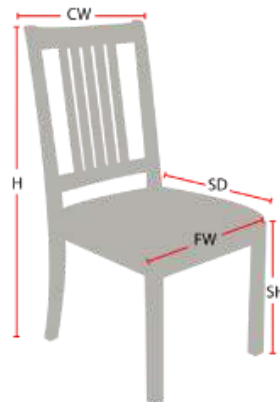

Taft Stacking Chair

978-827-3103 • sales@eustischair.com • EustisChair.com

TAFT STACKING CHAIR

Stacking Option: Yes, up to 10 chairs high
Hardwood Species: Beech, Ash, Cherry, Red Oak, Maple, White Oak
Arms: With or without
Seat: Wooden or Upholstered (C.O.M. 1/2 yard per chair)
Warranty: 20 years
Construction: Eustis Joint
Available Chair Widths: Standard Width, Wide, or Narrow (10-60)

The Taft by Eustis Chair is a traditional slat chair combined with a Gothic Revival design. This elegant and unique chair is complete with an engraved detailed back. The Taft can stack up to 10 chairs high and is perfectly suited for any high use space. The Taft is often utilized as school dining chairs in private school dining halls.

Chair Dimensions

Height (H):	39"
Chair Width (CW):	18"
Seat Depth (SD):	17"
Sitting Height (SH):	18"
Front Width (FW):	18"

978-827-3103 • sales@eustischair.com • EustisChair.com