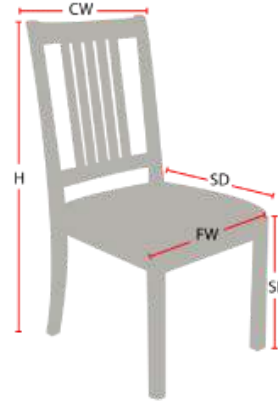

# ARTS & CRAFTS

Stacking Option: No

Hardwood Species: Beech, Ash, Cherry, Red Oak, Maple, White Oak

Arms: With or without

Seat Type: Wooden or Upholstered

Warranty: 10 years

Construction: Mortise and Tenon

## Chair Dimensions

Height (H):	43"
Chair Width (CW):	19"
Seat Depth (SD):	18"
Sitting Height (SH):	18"
Front Width (FW):	18"

978-827-3103 • [sales@eustischair.com](mailto:sales@eustischair.com) • [EustisChair.com](http://EustisChair.com)