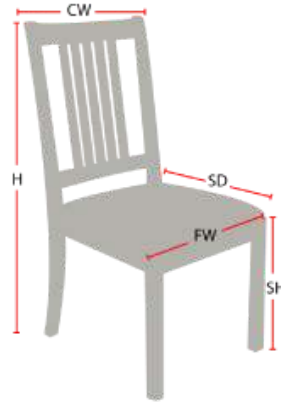

ASHBURNHAM

Stacking Option: No

Hardwood Species: Beech, Ash, Cherry,
Red Oak, Maple, White Oak

Arms: With or without

Seat Type: Wooden

Warranty: 20 years

Construction: Eustis Joint

Chair Dimensions

Height (H):	32.5"
Chair Width (CW):	19"
Seat Depth (SD):	16"
Sitting Height (SH):	17.5"
Front Width (FW):	17"

978-827-3103 • sales@eustischair.com • EustisChair.com