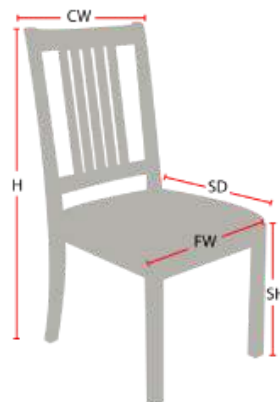

PENNSYLVANIA CHAIR

978-827-3103 • sales@eustischair.com • EustisChair.com

PENNSYLVANIA CHAIR

The Pennsylvania by Eustis Chair is a non-stacking version of our Willard stacking chair with a wider seat for added comfort. This chair looks beautiful in high use spaces such as libraries and dining areas. In fact, the Pennsylvania is often purchased as banquet chairs, school dining chairs, member dining chairs, country club chairs, and library chairs. The Pennsylvania chair is engineered with our proprietary Eustis Joint® and comes with a 20 year warranty against joint failure.

Stacking Option: No
Hardwood Species: Beech, Ash, Cherry, Red Oak, Maple, White Oak
Arms: With or without
Seat: Wooden or Upholstered (C.O.M. 1/2 yard per chair)
Warranty: 20 years
Construction: Eustis Joint
Available Chair Widths: Standard Width, Wide, or Narrow (10-60)

Chair Dimensions

Height (H):	40"
Chair Width (CW):	20"
Seat Depth (SD):	17.5"
Sitting Height (SH):	18"
Front Width (FW):	20"

978-827-3103 • sales@eustischair.com • EustisChair.com