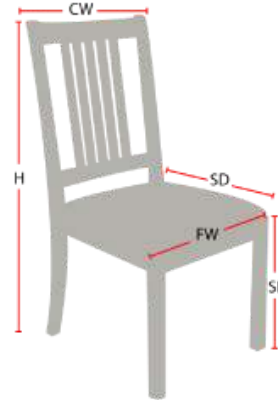

# SOMERSET

Stacking Option: Yes

Hardwood Species: Beech, Ash, Cherry, Red Oak, Maple, White Oak

Arms: With or without

Seat Type: Wooden or Upholstered

Warranty: 20 years

Construction: Eustis Joint

## Chair Dimensions

Height (H):	37"
Chair Width (CW):	17"
Seat Depth (SD):	18"
Sitting Height (SH):	18"
Front Width (FW):	18"

978-827-3103 • [sales@eustischair.com](mailto:sales@eustischair.com) • [EustisChair.com](http://EustisChair.com)