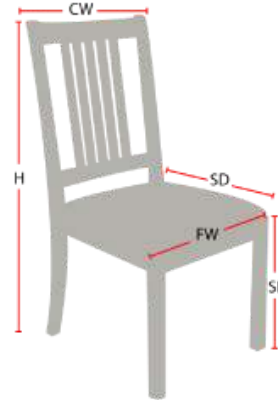

# LADDER BACK

Stacking Option: Yes

Hardwood Species: Beech, Ash, Cherry, Red Oak, Maple, White Oak

Arms: With or without

Seat Type: Wooden or Upholstered

Warranty: 20 years

Construction: Eustis Joint

## Chair Dimensions

Height (H):	39"
Chair Width (CW):	18"
Seat Depth (SD):	17"
Sitting Height (SH):	18"
Front Width (FW):	18"

978-827-3103 • [sales@eustischair.com](mailto:sales@eustischair.com) • [EustisChair.com](http://EustisChair.com)