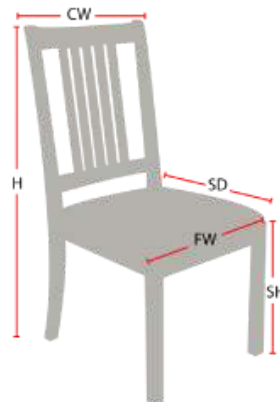

MID-CENTURY MODERN CHAIR

978-827-3103 • sales@eustischair.com • EustisChair.com

MID-CENTURY MODERN CHAIR

The Mid Century Modern chair by Eustis Chair is custom designed and made in the USA. This chair was first created for Harvard Divinity School in collaboration with Ann Beha Architects. Building off the transitional design styles of Danish and Swedish chair makers, Eustis Chair has drastically improved the design by adding our proprietary Eustis Joint® construction. The Mid Century Modern sustainable hardwood chair will easily last for decades in any commercial environment and comes with our unmatched 20-year warranty.

Stacking Option: No
Hardwood Species: Beech, Ash, Cherry, Red Oak, Maple, White Oak
Arms: With or without
Seat: Wooden or Upholstered (C.O.M. 1/2 yard per chair)
Warranty: 20 years
Construction: Eustis Joint
Available Chair Widths: Standard Width, Wide, or Narrow (10-60)

Chair Dimensions

Height (H):	32.5"
Chair Width (CW):	19"
Seat Depth (SD):	18"
Sitting Height (SH):	18"
Front Width (FW):	19"

978-827-3103 • sales@eustischair.com • EustisChair.com