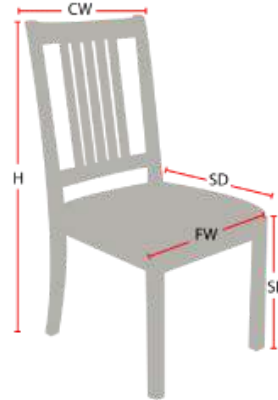

PARK AVENUE

Stacking Option: Yes

Hardwood Species: Beech, Ash, Cherry,
Red Oak, Maple, White Oak

Arms: With or without

Seat Type: Wooden or Upholstered

Warranty: 20 years

Construction: Eustis Joint

Chair Dimensions

Height (H):	35"
Chair Width (CW):	24"
Seat Depth (SD):	18"
Sitting Height (SH):	19"
Front Width (FW):	21"

978-827-3103 • sales@eustischair.com • EustisChair.com