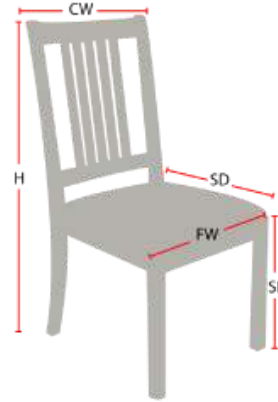

KENNEDY CLUB

Stacking Option: No
Hardwood Species: Beech, Ash, Cherry,
Red Oak, Maple, White Oak
Arms: With
Seat Type: Upholstered
Warranty: 20 years
Construction: Eustis Joint

Chair Dimensions

Height (H):	32"
Chair Width (CW):	22"
Seat Depth (SD):	17.5"
Sitting Height (SH):	17.5"
Front Width (FW):	22"