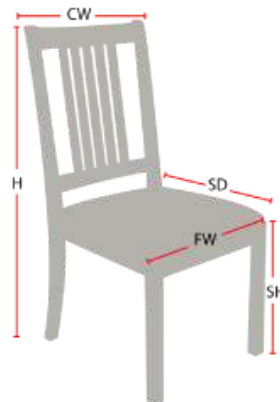

LOUIS BAR STOOL

978-827-3103 • sales@eustischair.com • EustisChair.com

LOUIS BAR STOOL

The Louis Bar Stool by Eustis Chair is a bar stool version of our popular Louis chair. We are able to customize this bar stool to meet your needs. The Louis Barstool is typically used as country club chairs, banquet chairs, school dining chairs, member dining chairs, or restaurant chairs.

Stacking Option: No
Hardwood Species: Beech, Ash, Cherry, Red Oak, Maple, White Oak
Arms: With or without
Seat: Wooden or Upholstered (C.O.M. 1/2 yard per chair)
Warranty: 20 years
Construction: Eustis Joint
Available Chair Widths: Standard Width, Wide, or Narrow (10-60)

Chair Dimensions

Height (H):	44.5"
Chair Width (CW):	18"
Seat Depth (SD):	17"
Sitting Height (SH):	30"
Front Width (FW):	18"

978-827-3103 • sales@eustischair.com • EustisChair.com