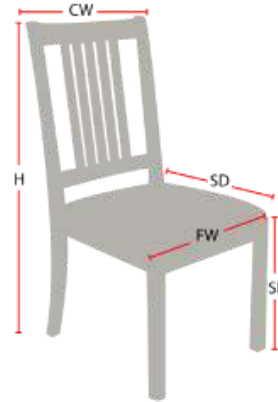

ASHBURNHAM

Stacking Option: No

Hardwood Species: Beech, Ash, Cherry,
Red Oak, Maple, White Oak

Arms: With or without

Seat Type: Wooden

Warranty: 20 years

Construction: Eustis Joint

Chair Dimensions

Height (H):	32.5"
Chair Width (CW):	19"
Seat Depth (SD):	16"
Sitting Height (SH):	17.5"
Front Width (FW):	17"

978-827-3103 • sales@eustischair.com • EustisChair.com