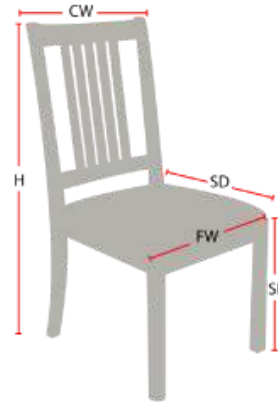

CAPTAIN 2

Stacking Option: No

Hardwood Species: Beech, Ash, Cherry, Red Oak, Maple, White Oak

Arms: With

Seat Type: Wooden or Upholstered

Warranty: 20 years

Construction: Eustis Joint

Chair Dimensions

Height (H):	34"
Chair Width (CW):	24"
Seat Depth (SD):	18"
Sitting Height (SH):	17"
Front Width (FW):	24"

978-827-3103 • sales@eustischair.com • EustisChair.com