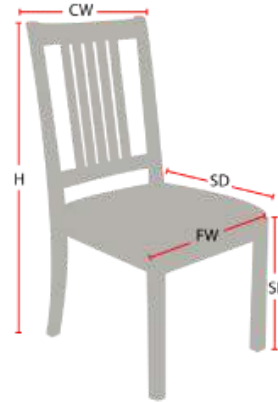

LOUIS BARSTOOL

Stacking Option: No

Hardwood Species: Beech, Ash, Cherry, Red Oak, Maple, White Oak

Arms: With or without

Seat Type: Upholstered

Warranty: 20 years

Construction: Eustis Joint

Chair Dimensions

Height (H):	44.5"
Chair Width (CW):	18"
Seat Depth (SD):	17"
Sitting Height (SH):	30"
Front Width (FW):	18"

978-827-3103 • sales@eustischair.com • EustisChair.com