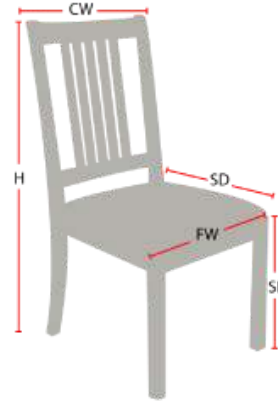

LOUIS 10-60

Stacking Option: Yes

Hardwood Species: Beech, Ash, Cherry, Red Oak, Maple, White Oak

Arms: With or without

Seat Type: Wooden or Upholstered

Warranty: 20 years

Construction: Eustis Joint

Chair Dimensions

Height (H):	39"
Chair Width (CW):	18"
Seat Depth (SD):	17"
Sitting Height (SH):	18"
Front Width (FW):	17"

978-827-3103 • sales@eustischair.com • EustisChair.com