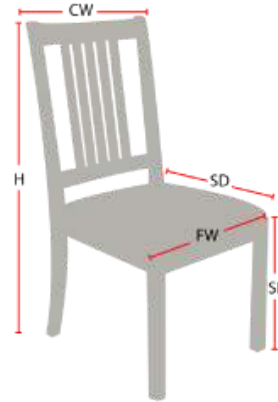

MADISON

Stacking Option: No

Hardwood Species: Beech, Ash, Cherry,
Red Oak, Maple, White Oak

Arms: With or without

Seat Type: Upholstered

Warranty: 20 years

Construction: Eustis Joint

Chair Dimensions

Height (H):	39"
Chair Width (CW):	21"
Seat Depth (SD):	18"
Sitting Height (SH):	18"
Front Width (FW):	21"

978-827-3103 • sales@eustischair.com • EustisChair.com