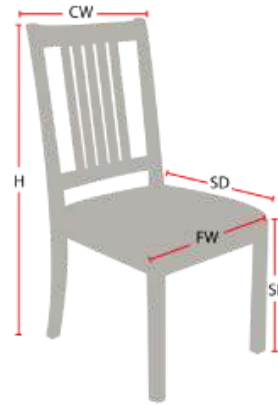

MEDFORD BAR STOOL

Stacking Option: No

Hardwood Species: Beech, Ash, Cherry, Red Oak, Maple, White Oak

Arms: With or without

Seat Type: Wooden or Upholstered

Warranty: 20 years

Construction: Eustis Joint

Chair Dimensions

Height (H):	44"
Chair Width (CW):	21"
Seat Depth (SD):	21"
Sitting Height (SH):	18"
Front Width (FW):	17"

978-827-3103 • sales@eustischair.com • EustisChair.com