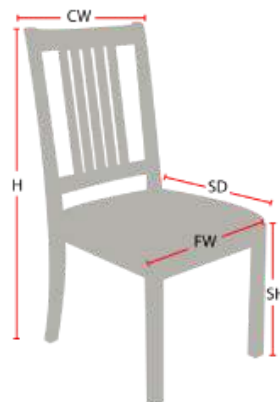

NOVATO BAR STOOL

978-827-3103 • sales@eustischair.com • EustisChair.com

NOVATO BAR STOOL

The Novato barstool by Eustis Chair is a barstool version of our popular Novato Chair. The Novato bar stool has flat back support and ample space on the top rail for crest or logo engravings. It's durability and classic design are versatile. This bar stool is often purchased as member dining chairs.

Stacking Option: No
Hardwood Species: Beech, Ash, Cherry, Red Oak, Maple, White Oak
Arms: With or without
Seat: Wooden or Upholstered (C.O.M. 1/2 yard per chair)
Warranty: 20 years
Construction: Eustis Joint
Available Chair Widths: Standard Width, Wide, or Narrow (10-60)

Chair Dimensions

Height (H):	44"
Chair Width (CW):	21"
Seat Depth (SD):	17"
Sitting Height (SH):	18"
Front Width (FW):	17"

978-827-3103 • sales@eustischair.com • EustisChair.com