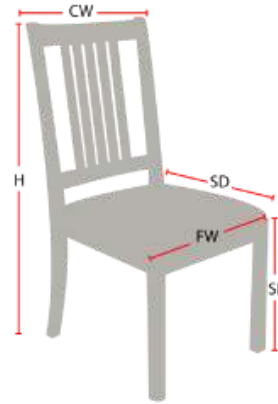

NOVATO BAR STOOL

Stacking Option: No

Hardwood Species: Beech, Ash, Cherry, Red Oak, Maple, White Oak

Arms: With or without

Seat Type: Wooden or Upholstered

Warranty: 20 years

Construction: Eustis Joint

Chair Dimensions

Height (H):	44"
Chair Width (CW):	21"
Seat Depth (SD):	17"
Sitting Height (SH):	18"
Front Width (FW):	17"

978-827-3103 • sales@eustischair.com • EustisChair.com