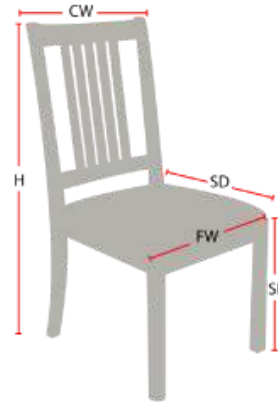

# PENNSYLVANIA

Stacking Option: No

Hardwood Species: Beech, Ash, Cherry, Red Oak, Maple, White Oak

Arms: With or without

Seat Type: Wooden or Upholstered

Warranty: 20 years

Construction: Eustis Joint

## Chair Dimensions

Height (H):	40"
Chair Width (CW):	20"
Seat Depth (SD):	17.5"
Sitting Height (SH):	18"
Front Width (FW):	20"

978-827-3103 • sales@eustischair.com • EustisChair.com