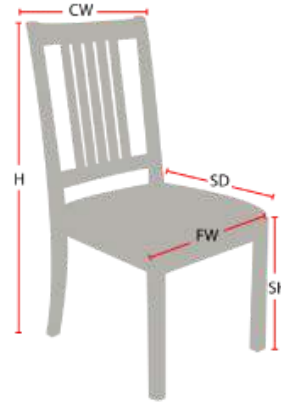

SAINT MARTIN

Stacking Option: Yes

Hardwood Species: Beech, Ash, Cherry,
Red Oak, Maple, White Oak

Arms: With or without

Seat Type: Upholstered

Warranty: 20 years

Construction: Eustis Joint

Chair Dimensions

Height (H):	38"
Chair Width (CW):	22"
Seat Depth (SD):	18.5"
Sitting Height (SH):	18"
Front Width (FW):	18"

978-827-3103 • sales@eustischair.com • EustisChair.com