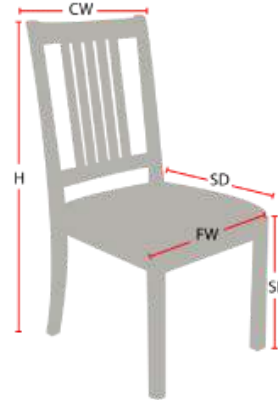

SOMERSET

Stacking Option: Yes
Hardwood Species: Beech, Ash, Cherry, Red Oak, Maple, White Oak
Arms: With or without
Seat Type: Wooden or Upholstered
Warranty: 20 years
Construction: Eustis Joint

Chair Dimensions

Height (H):	36"
Chair Width (CW):	18.5"
Seat Depth (SD):	17.5"
Sitting Height (SH):	17.5"
Front Width (FW):	18"

978-827-3103 • sales@eustischair.com • EustisChair.com