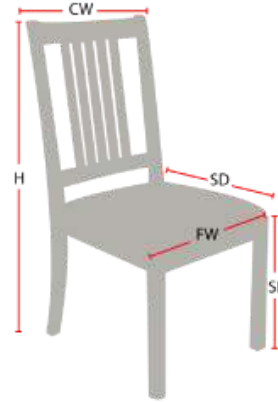

VIRGINIAN 2

Stacking Option: Yes

Hardwood Species: Beech, Ash, Cherry, Red Oak, Maple, White Oak

Arms: With or without

Seat Type: Wooden or Upholstered

Warranty: 20 years

Construction: Eustis Joint

Chair Dimensions

Height (H):	34"
Chair Width (CW):	20"
Seat Depth (SD):	17.5"
Sitting Height (SH):	18"
Front Width (FW):	18"

978-827-3103 • sales@eustischair.com • EustisChair.com