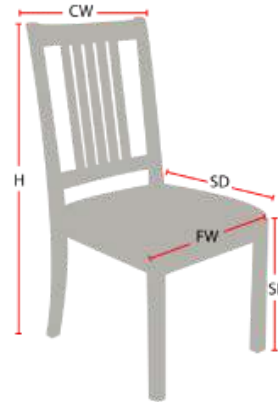

WIDENER

Stacking Option: No

Hardwood Species: Beech, Ash, Cherry, Red Oak, Maple, White Oak

Arms: With or without

Seat Type: Wooden or Upholstered

Warranty: 20 years

Construction: Eustis Joint

Chair Dimensions

Height (H):	40"
Chair Width (CW):	19"
Seat Depth (SD):	18"
Sitting Height (SH):	18.5"
Front Width (FW):	18"

978-827-3103 • sales@eustischair.com • EustisChair.com