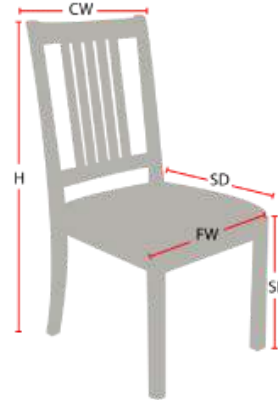

## Chair Dimensions

Height (H):	32.5"
Chair Width (CW):	19"
Seat Depth (SD):	18"
Sitting Height (SH):	18"
Front Width (FW):	19"

978-827-3103 • [sales@eustischair.com](mailto:sales@eustischair.com) • [EustisChair.com](http://EustisChair.com)