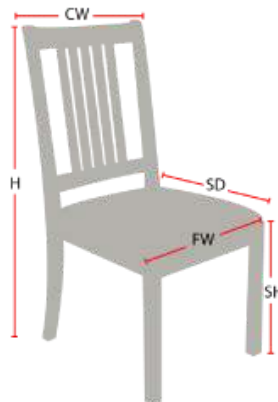

CONCORD BAR STOOL

978-827-3103 • sales@eustischair.com • EustisChair.com

CONCORD BAR STOOL

The Concord Bar Stool by Eustis Chair is a bar stool version of our popular Concord chair. This bar stool is customizable. The Concord Barstool is typically used as country club chairs, banquet chairs, school dining chairs, member dining chairs, or restaurant chairs.

Stacking Option: No
Hardwood Species: Beech, Ash, Cherry, Red Oak, Maple, White Oak
Arms: With or without
Seat: Wooden or Upholstered (C.O.M. 1/2 yard per chair)
Warranty: 20 years
Construction: Eustis Joint
Available Chair Widths: Standard Width, Wide, or Narrow (10-60)

Chair Dimensions

Height (H):	44"
Chair Width (CW):	19"
Seat Depth (SD):	16"
Sitting Height (SH):	31"
Front Width (FW):	19"

978-827-3103 • sales@eustischair.com • EustisChair.com