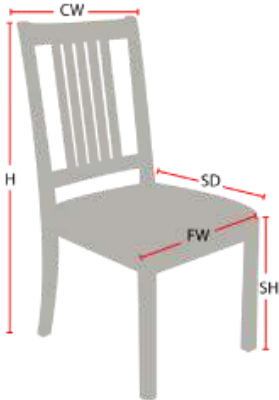

EMPIRE 10-60 STACKING CHAIR

978-827-3103 • sales@eustischair.com • EustisChair.com

EMPIRE 10-60 STACKING CHAIR

The 10-60 version of the Empire Chair by Eustis Chair offers simple elegance. While the original Empire can seat 10 at a 60" round with all the chairs outside of the table cloth, we have designed the new 10-60 version for those institutions that prefer to push the chairs slightly under the table.

Stacking Option: Yes, up to 10 chairs high
Hardwood Species: Beech, Ash, Cherry, Red Oak, Maple, White Oak
Arms: With or without
Seat: Wooden or Upholstered (C.O.M. 1.5 yards per chair)
Warranty: 20 years
Construction: Eustis Joint
Available Chair Widths: Standard Width, Wide, or Narrow (10-60)

Chair Dimensions

Height (H):	33"
Chair Width (CW):	21"
Seat Depth (SD):	18"
Sitting Height (SH):	18"
Front Width (FW):	17"

978-827-3103 • sales@eustischair.com • EustisChair.com