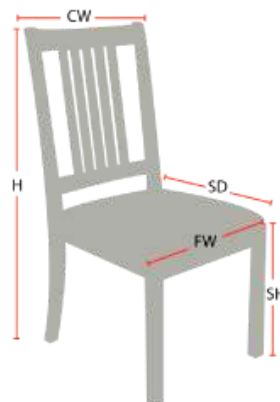

JENKINS SWIVEL BAR STOOL

978-827-3103 • sales@eustischair.com • EustisChair.com

JENKINS SWIVEL BAR STOOL

The Jenkins Swivel Bar stool by Eustis Chair is based on the Jenkins Barstool, which is the most popular barstool in our line. It comes with either a 180 or 360-degree swivel base. The design has clean lines and plenty of back support. It can be used in either contemporary or traditional spaces based on your choice of finish and upholstery (COM). It is well suited for bars, hospitality, grill, restaurant, pub, or any commercial or institutional project.

Stacking Option: No
Hardwood Species: Beech, Ash, Cherry, Red Oak, Maple, White Oak
Arms: With or without
Seat: Upholstered (C.O.M. 1/2 yard per chair)
Warranty: 20 years
Construction: Eustis Joint
Available Chair Widths: Standard Width

Chair Dimensions

Height (H):	44"
Chair Width (CW):	19"
Seat Depth (SD):	16"
Sitting Height (SH):	31"
Front Width (FW):	19"

978-827-3103 • sales@eustischair.com • EustisChair.com