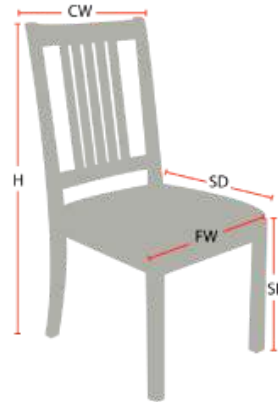

PARK AVENUE MODERN

Stacking Option: No

Hardwood Species: Beech, Ash, Cherry,
Red Oak, Maple, White Oak

Arms: With or without

Seat Type: Upholstered

Warranty: 20 years

Construction: Eustis Joint

Chair Dimensions

Height (H):	39.5"
Chair Width (CW):	21"
Seat Depth (SD):	18"
Sitting Height (SH):	19"
Front Width (FW):	24"

978-827-3103 • sales@eustischair.com • EustisChair.com