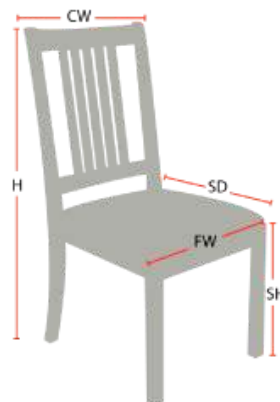

PARK AVENUE
MODERN CHAIR

978-827-3103 • sales@eustischair.com • EustisChair.com

PARK AVENUE MODERN CHAIR

The Park Avenue Modern chair, by Eustis Chair, is a contemporary version of our Park Avenue chair design. This chair is designed and constructed to withstand many years of daily use. No comfort is sacrificed in the name of elegance- this chair has plenty of both.

Stacking Option: No
Hardwood Species: Beech, Ash, Cherry, Red Oak, Maple, White Oak
Arms: With or without
Seat: Upholstered (C.O.M. 1/2 yard per chair)
Warranty: 20 years
Construction: Eustis Joint
Available Chair Widths: Standard Width, Wide, or Narrow (10-60)

Chair Dimensions

Height (H):	39.5"
Chair Width (CW):	21"
Seat Depth (SD):	18"
Sitting Height (SH):	19"
Front Width (FW):	24"

978-827-3103 • sales@eustischair.com • EustisChair.com