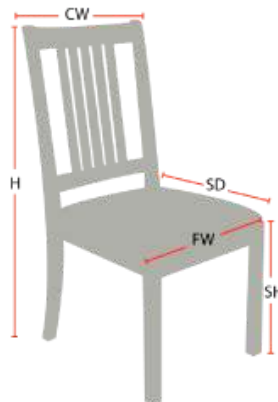

CONTEMPORARY CAPTAIN
BARSTOOL

978-827-3103 • sales@eustischair.com • EustisChair.com

CONTEMPORARY CAPTAIN BARSTOOL

The Contemporary Captain Barstool by Eustis Chair is a bar stool version of our popular Captain chair. This bar stool looks great in any contemporary space and is customizable to meet your needs. The Contemporary Captain Barstool is typically used as country club chairs, banquet chairs, school dining chairs, member dining chairs, or restaurant chairs.

Stacking Option: No
Hardwood Species: Ash, Cherry, Red Oak, Maple, White Oak
Arms: With
Seat: Wooden or Upholstered (C.O.M. 1/2 yard per chair)
Warranty: 10 years
Construction: Mortise & Tenon
Available Chair Widths: Standard Width

Chair Dimensions

| | |
|----------------------|-----|
| Height (H): | 41" |
| Chair Width (CW): | 20" |
| Seat Depth (SD): | 18" |
| Sitting Height (SH): | 29" |
| Front Width (FW): | 24" |

978-827-3103 • sales@eustischair.com • EustisChair.com