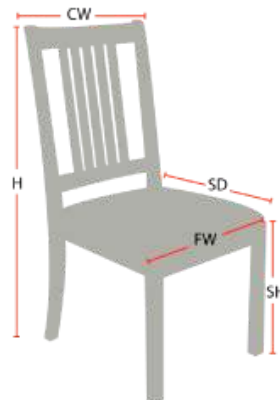

CONTEMPORARY CAPTAIN
BARSTOOL

978-827-3103 • sales@eustischair.com • EustisChair.com

CONTEMPORARY CAPTAIN BARSTOOL

The Contemporary Captain Barstool by Eustis Chair is a bar stool version of our popular Captain chair. This bar stool looks great in any contemporary space and is customizable to meet your needs. The Contemporary Captain Barstool is typically used as country club chairs, banquet chairs, school dining chairs, member dining chairs, or restaurant chairs.

Stacking Option: No
Hardwood Species: Ash, Cherry, Red Oak, Maple, White Oak
Arms: With
Seat: Wooden or Upholstered (C.O.M. 1/2 yard per chair)
Warranty: 10 years
Construction: Mortise & Tenon
Available Chair Widths: Standard Width

Chair Dimensions

Height (H):	41"
Chair Width (CW):	20"
Seat Depth (SD):	18"
Sitting Height (SH):	29"
Front Width (FW):	24"

978-827-3103 • sales@eustischair.com • EustisChair.com