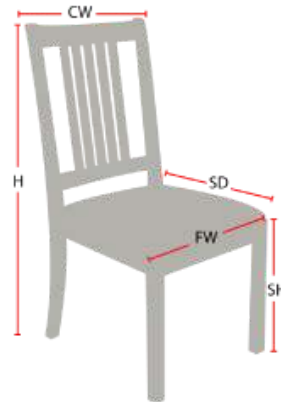

CONTEMPORARY CAPTAIN BARSTOOL

Stacking Option: No

Hardwood Species: Ash, Cherry, Red Oak, Maple, White Oak

Arms: With or without

Seat Type: Upholstered

Warranty: 10 years

Construction: Mortise & Tenon

Chair Dimensions

Height (H):	41"
Chair Width (CW):	20"
Seat Depth (SD):	18"
Sitting Height (SH):	29"
Front Width (FW):	24"

978-827-3103 • sales@eustischair.com • EustisChair.com