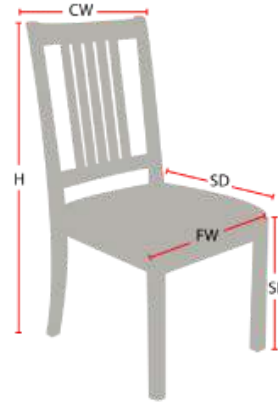

# CONTEMPORARY CAPTAIN

Stacking Option: No

Hardwood Species: Ash, Cherry, Red Oak, Maple, White Oak

Arms: With

Seat Type: Wooden or Upholstered

Warranty: 10 years

Construction: Mortise & Tenon

## Chair Dimensions

Height (H):	33"
Chair Width (CW):	24"
Seat Depth (SD):	18"
Sitting Height (SH):	19"
Front Width (FW):	24"

978-827-3103 • [sales@eustischair.com](mailto:sales@eustischair.com) • [EustisChair.com](http://EustisChair.com)