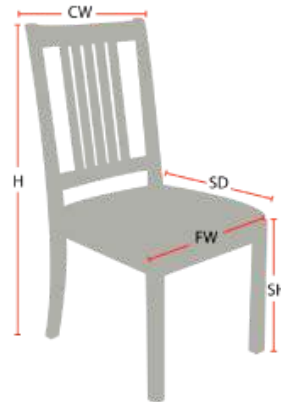

JENKINS SWIVEL BAR STOOL

Stacking Option: No

Hardwood Species: Beech, Ash, Cherry,
Red Oak, Maple, White Oak

Arms: With or without

Seat Type: Upholstered

Warranty: 20 years

Construction: Eustis Joint

Chair Dimensions

Height (H):	44"
Chair Width (CW):	19"
Seat Depth (SD):	16"
Sitting Height (SH):	31"
Front Width (FW):	19"

978-827-3103 • sales@eustischair.com • EustisChair.com