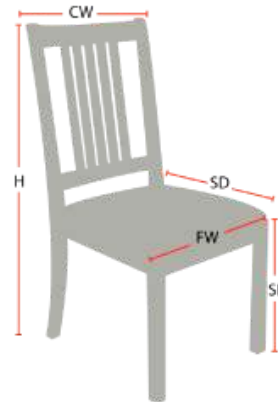

ORONO

Stacking Option: Yes

Hardwood Species: Beech, Ash, Cherry,
Red Oak, Maple, White Oak

Arms: With or without

Seat Type: Upholstered

Warranty: 20 years

Construction: Eustis Joint

Chair Dimensions

Height (H):	35"
Chair Width (CW):	17"
Seat Depth (SD):	17"
Sitting Height (SH):	18"
Front Width (FW):	17"

978-827-3103 • sales@eustischair.com • EustisChair.com