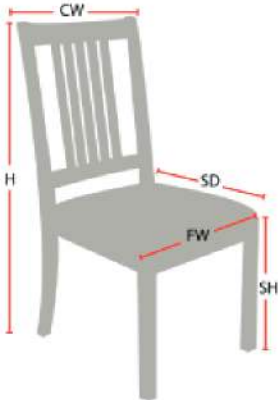

The Bainbridge Island line has three offerings: The Original Bainbridge Island, the Bainbridge Island Wide (pictured here), and the Bainbridge Island Jr. (a smaller, lighter version).

Stacking Option: Yes, up to 10 chairs high

Chair Dimensions

Height (H):	40"
Chair Width (CW):	19.5"
Seat Depth (SD):	18"
Sitting Height (SH):	18"
Front Width (FW):	19"