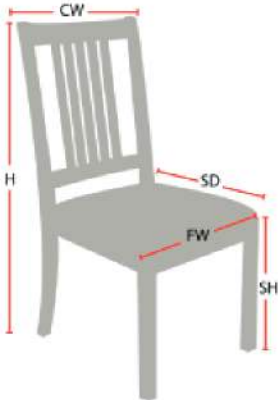

Stacking Option: Yes, up to 10 chairs high
Hardwood Species: Any species available
Arms: With or without
Seat: Wooden or Upholstered (C.O.M. 1.5 yards per chair)
Warranty: 20 years
Construction: Eustis Joint
Available Chair Widths: Standard Width, Wide, or Narrow (10-60)

Chair Dimensions

| | |
|----------------------|-------|
| Height (H): | 36" |
| Chair Width (CW): | 17.5" |
| Seat Depth (SD): | 17" |
| Sitting Height (SH): | 17" |
| Front Width (FW): | 17" |