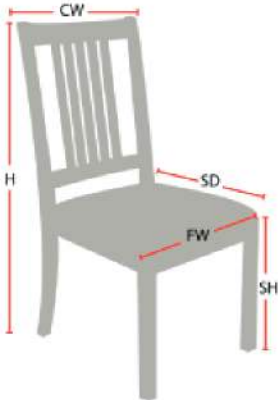

BARTLETT HALL STACKING CHAIR

978-827-3103 • sales@eustischair.com • EustisChair.com

BARTLETT HALL STACKING CHAIR

The Bartlett Hall Chair, from Eustis Chair, is a Gothic-style hardwood chair with stacking capability. This chair is the first of it's kind: an elegant and traditional chair that is also stackable. The design of this chair was made possible by a revolutionary new chair joint technology that uses precisely spaced steel rods and space-age epoxies to create a seat joint that is stronger than the wood itself. The Bartlett Hall chair looks great as church chairs, pew chairs, spiritual chairs, funeral home chairs, and more.

Stacking Option: Yes, up to 10 chairs high
Hardwood Species: Any species available
Arms: With or without
Seat: Wooden or Upholstered (C.O.M. 1/2 yard per chair)
Warranty: 20 years
Construction: Eustis Joint
Available Chair Widths: Standard Width, Wide, or Narrow (10-60)

Chair Dimensions

Height (H):	40"
Chair Width (CW):	18.5"
Seat Depth (SD):	17.5"
Sitting Height (SH):	18"
Front Width (FW):	18"